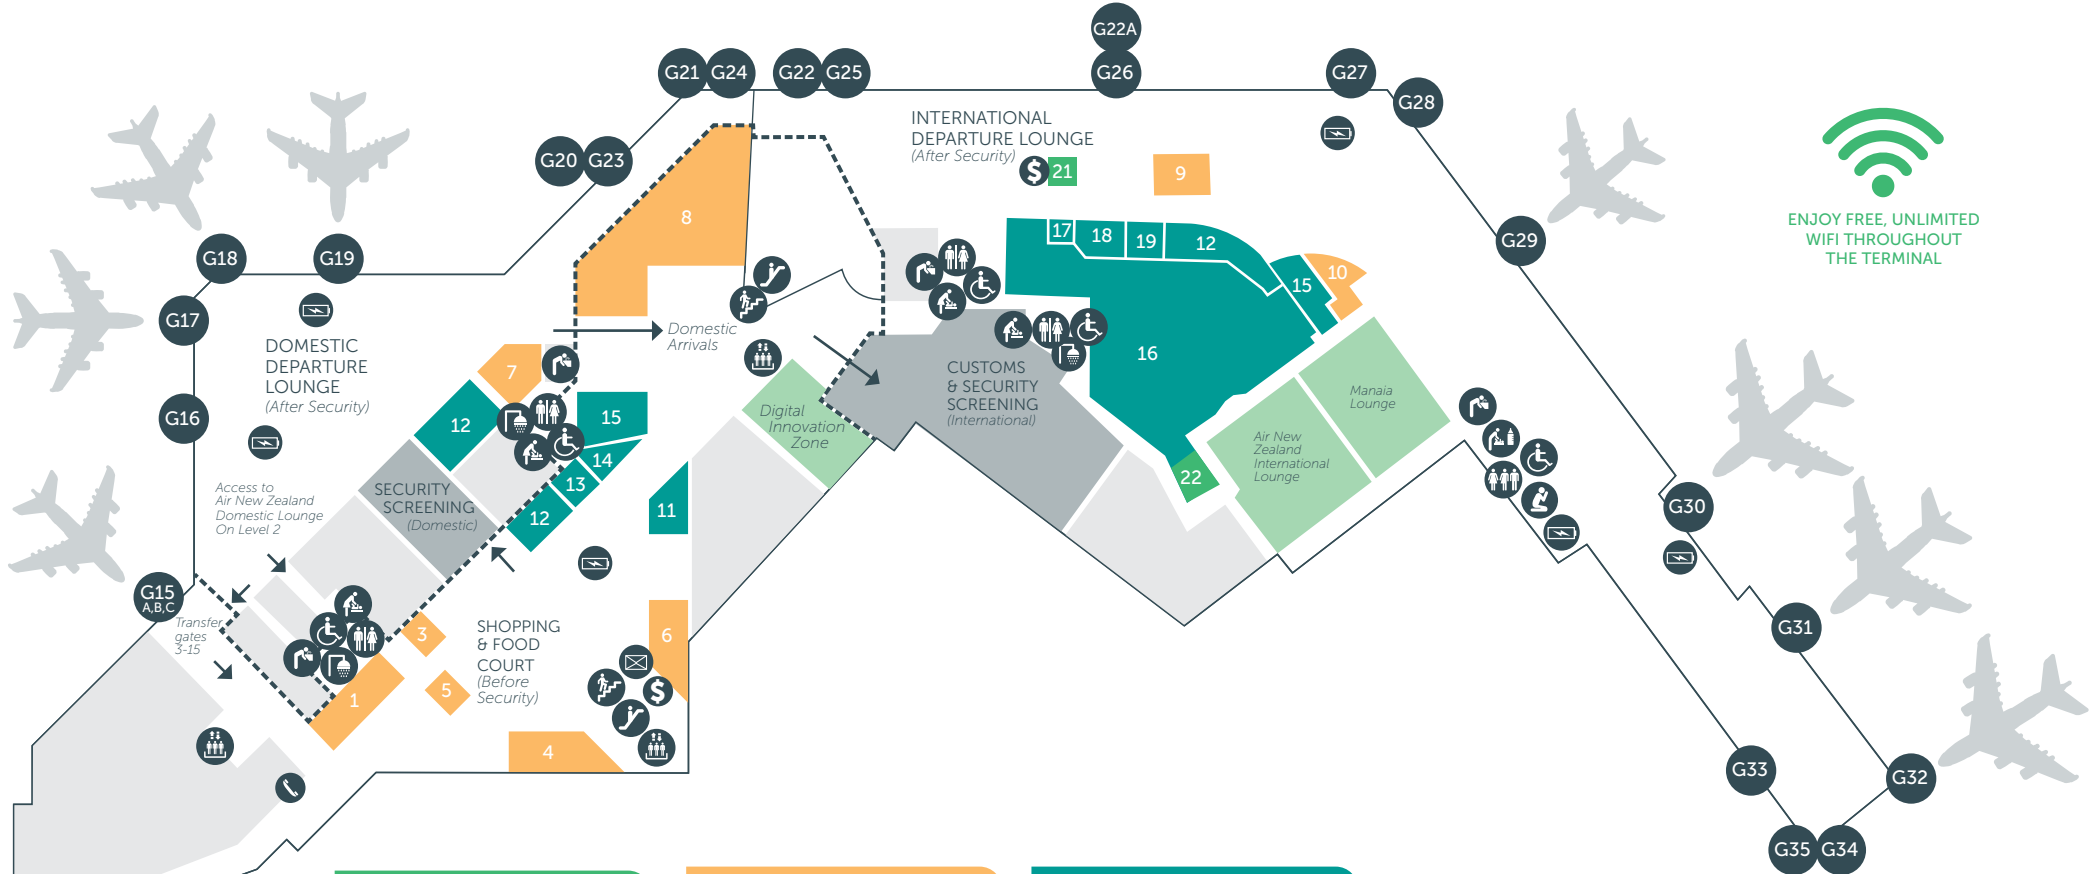

# FIRST FLOOR TERMINAL MAP

ENJOY FREE, UNLIMITED WIFI THROUGHOUT THE TERMINAL

SERVICES	
Travelex Currency Exchange	<b>21</b>
Duty & Tax Free Collection Point	<b>22</b>

EAT	
Burger King	<b>1</b>
The Sushi Platter	<b>3</b>
The Daily Roast	<b>4</b>
Tank	<b>5</b>
Number Eight Kiwi Café	<b>6</b>
Domestic Departures Café	<b>7</b>
South Bar & Café	<b>8</b>
The Voyager Bar	<b>9</b>
Mountain View Café & Bar	<b>10</b>

SHOP	
Explore – Simply New Zealand	<b>11</b>
Relay	<b>12</b>
tech2go	<b>13</b>
Sunglass Hut	<b>14</b>
Global Culture	<b>15</b>
Aelia Duty Free	<b>16</b>
Whittaker's	<b>17</b>
Naturally NZ	<b>18</b>
TikiTour	<b>19</b>

KEY					
	Accessible Toilets		Telephone		Airport Information
	Toilets		Bag Claim		Prayer Room
	All Gender Toilets		Stairs		Charging Station
	Shower		Escalator		Gates
	Baby Change		Lift		Post Box
	Parents Room		ATM		Security Border
	Water Fountain				